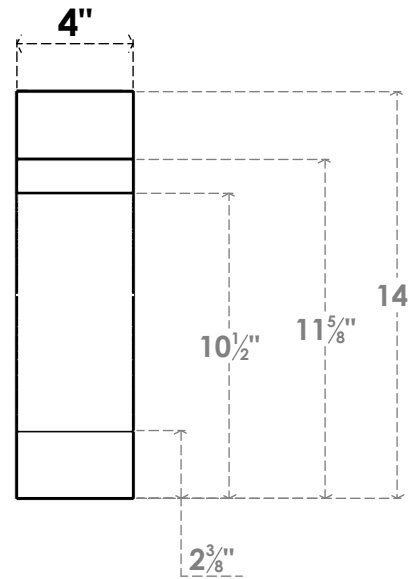

ITEM NUMBER: BRCPC040X06000X14000MRC

4"W X 6"D X 14"H MERCED ARCHITECTURAL GRADE PVC CLOSED KNEE BRACE

SIDE PROFILE

FRONT PROFILE

ISOMETRIC

EKENA MILLWORK
 2300 WEST MAIN ST.
 CLARKSVILLE, TX 75426
 TOLL FREE: 866-607-0453
 WWW.EKENAMILLWORK.COM