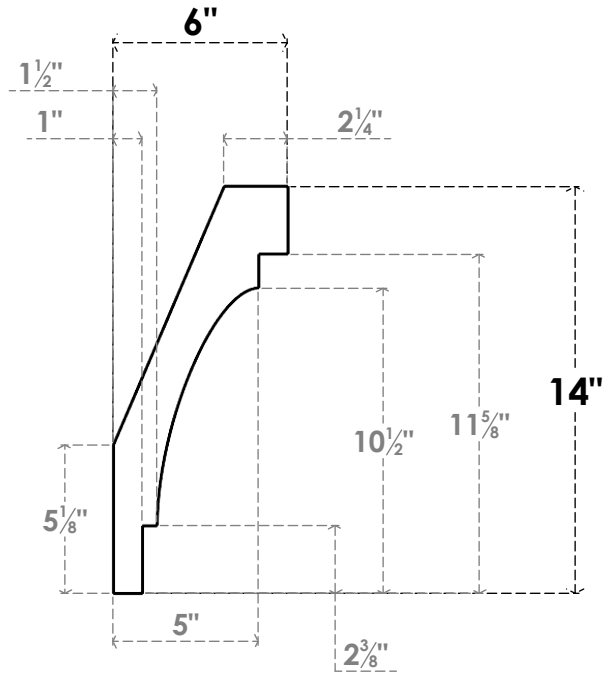

ITEM NUMBER: BRCPC040X06000X14000MRC

4"W X 6"D X 14"H MERCED ARCHITECTURAL GRADE PVC CLOSED KNEE BRACE

SIDE PROFILE

FRONT PROFILE

ISOMETRIC

EKENA MILLWORK
 2300 WEST MAIN ST.
 CLARKSVILLE, TX 75426
 TOLL FREE: 866-607-0453
 WWW.EKENAMILLWORK.COM

NOTES

1. INSTALLATION TO BE COMPLETED IN ACCORDANCE WITH MANUFACTURER'S SPECIFICATIONS.
2. DRAWING MAY NOT BE TO SCALE
3. THIS DRAWING IS INTENDED FOR DESIGN AND PLANNING PURPOSES ONLY.
4. ALL INFORMATION CONTAINED HEREIN WAS CURRENT AT THE TIME OF DEVELOPMENT BUT MUST BE REVIEWED AND APPROVED BY THE PRODUCT MANUFACTURER TO BE CONSIDERED ACCURATE.
5. ARCHITECTURAL GRADE PVC PRODUCTS ARE MADE FROM EXPANDED CELLULAR PVC AND COME NATURALLY WHITE BUT MAY BE PAINTED